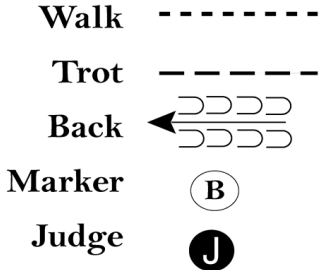

Midland County Fair - Open Class Horse/Pony

Open - Pee Wee Showmanship

Show Date: 08-18-2020 08-20-2020

Be ready at A.

1. Walk from A to B.
2. At B, trot to judge.
3. Stop and set up for inspection.
4. When dismissed, turn 90 degrees and walk away from judge.
5. Follow the instructions of your ring steward.

[S/WT-11]

Pattern Provided by: