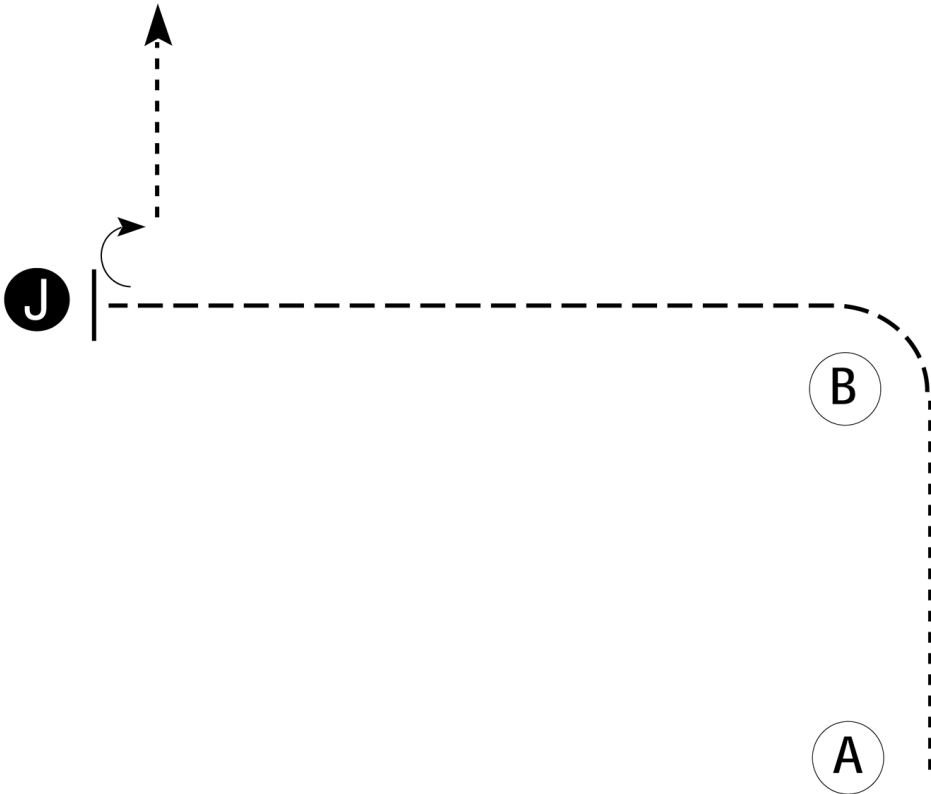

Midland County Fair - Open Class Horse/Pony

Open - Pee Wee Showmanship

Show Date: 08-18-2020 08-20-2020

Be ready at A.

1. Walk from A to B.
2. At B, trot to judge.
3. Stop and set up for inspection.
4. When dismissed, turn 90 degrees and walk away from judge.
5. Follow the instructions of your ring steward.

[S/WT-11]

Pattern Provided by: