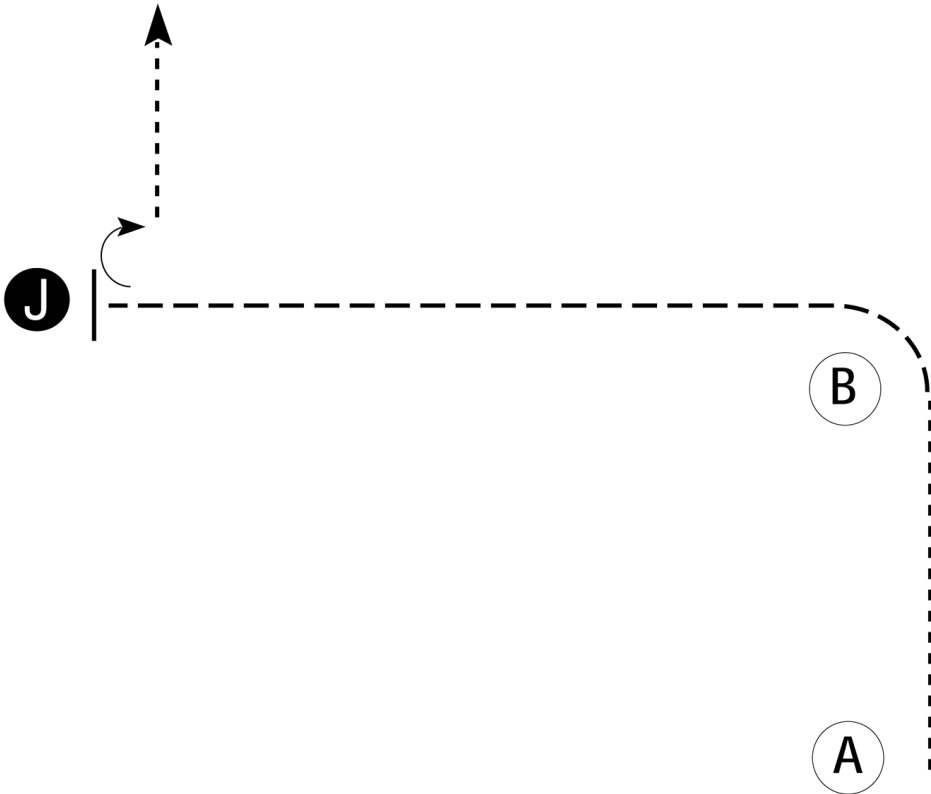

Midland County Fair - Open Class Horse/Pony Open - Pee Wee Showmanship 2021

www.HorseShowPatterns.com

www.HorseShowPatterns.com

Be ready at A.

1. Walk from A to B.
2. At B, trot to judge.
3. Stop and set up for inspection.
4. When dismissed, turn 90 degrees and walk away from judge.
5. Follow the instructions of your ring steward.

Walk	-----
Trot	- - - - -
Back	←
Marker	(B)
Judge	(J)

[S/WT-11]

Pattern Provided by: