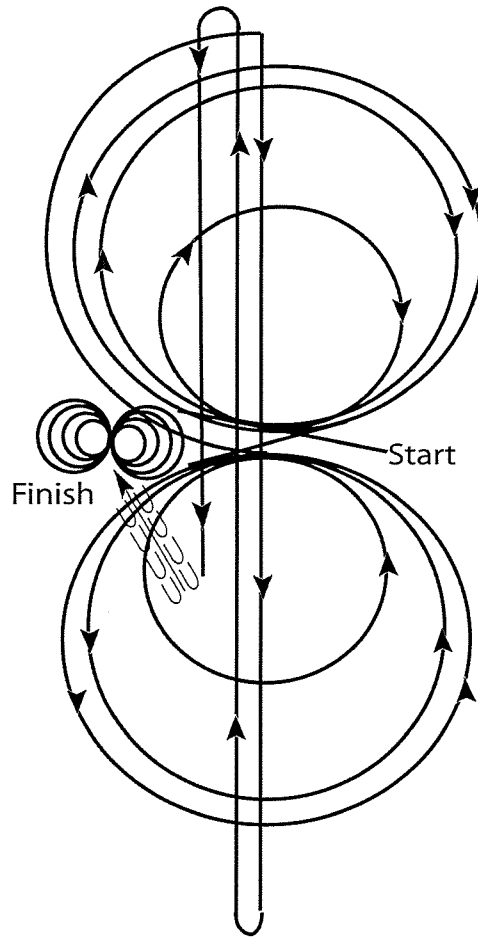

Midland Fair - Open Horse Patterns

Open Reining (All Age Groups)

Show Date: August 2022

Horses may walk or trot to the center of the arena. Begin at the center of the arena facing the left wall or fence.

1. Beginning on the right lead, complete three circles to the right; the first small and slow; the next two circles large and fast. Change leads at the center of the arena.
2. Complete three circles to the left; the first small and slow; the next two circles large and fast. Change leads at the center of the arena.
3. Continue around previous circle to the right. At the top of the circle, run down the middle to the far end of the arena past the end marker and do a right rollback - no hesitation.
4. Run up the middle to the opposite end of the arena past the end marker and do a left rollback - no hesitation.
5. Run past the center marker and do a sliding stop. Back up to the center of the arena or at least 10 feet (3m). Hesitate.
6. Complete four spins to the right.
7. Complete four spins to the left. Hesitate to demonstrate completion of the pattern.

Rider may dismount and drop bridle to the designated judge.

[R/NRHAP-2]

Pattern Provided by:

Midland Fair