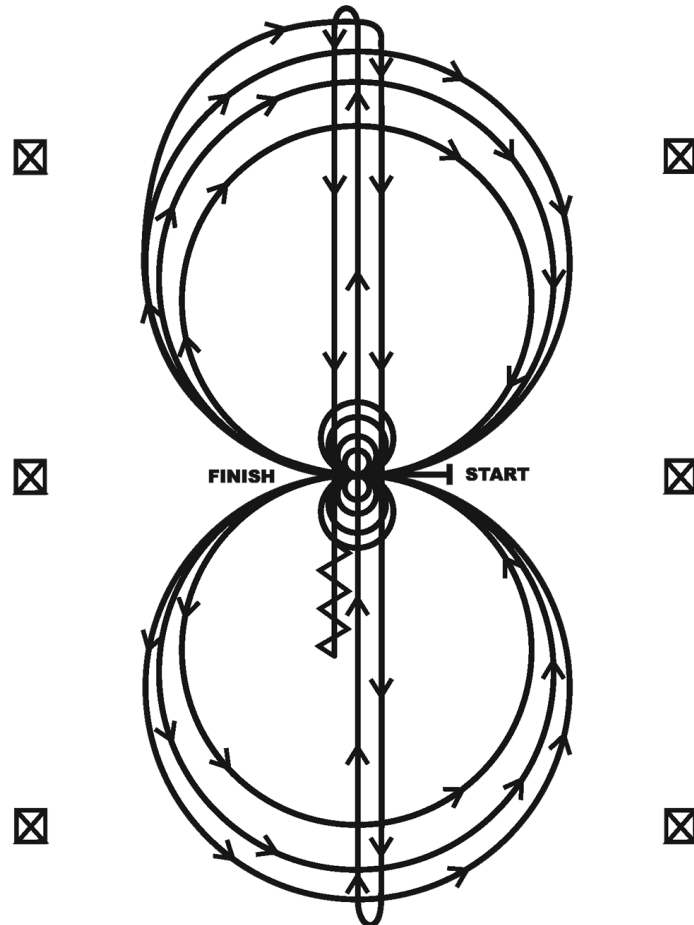

Midland County Fair - Open Class Horse/Pony Open Reining

Show Date: 08-18-2020 08-20-2020

REINING PATTERN 2

Horses may walk or jog to the center of arena. Horses must walk or stop prior to starting pattern. Beginning at the center of the arena facing the left wall or fence.

1. Beginning on the right lead, complete three circles to the right: the first circle small and slow; the next two circles large and fast. Change leads at the center of the arena.
2. Complete three circles to the left: the first circle small and slow; the next two circles large and fast. Change leads at the center of the arena.
3. Continue around previous circle to the right. At the top of the circle, run down the middle to the far end of the arena past the end marker and do a right rollback—no hesitation.
4. Run up the middle to the opposite end of the arena past the end marker and do a left rollback—no hesitation.
5. Run past the center marker and do a sliding stop. Back up to the center of the arena or at least ten feet (three meters). Hesitate.
6. Complete four spins to the right. Hesitate.
7. Complete four spins to the left. Hesitate to demonstrate the completion of the pattern.