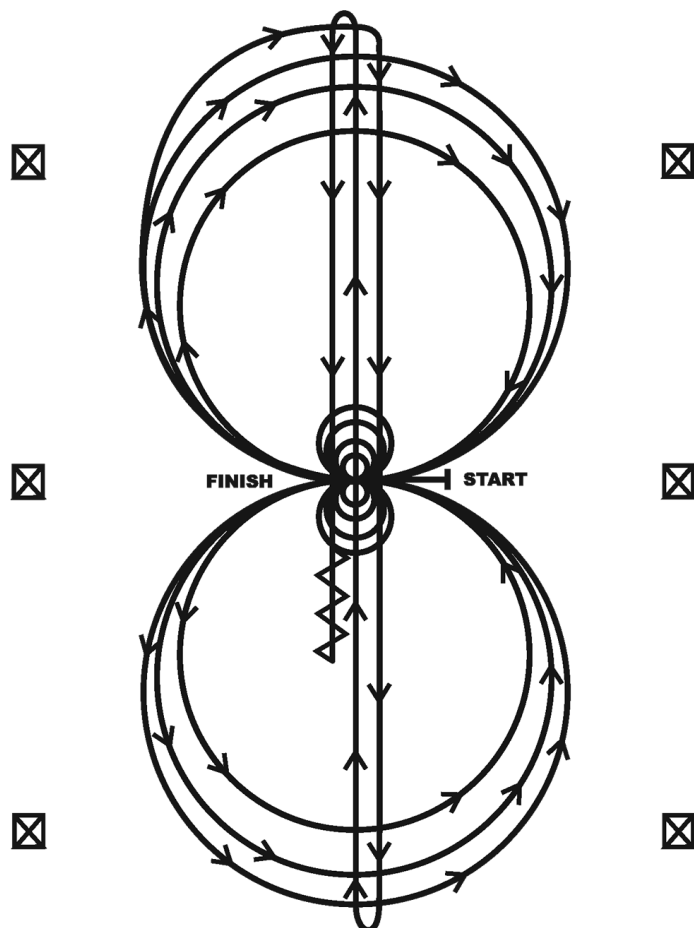

Midland County Fair - Open Class Horse/Pony Open Reining

2021

REINING PATTERN 2

Horses may walk or jog to the center of arena. Horses must walk or stop prior to starting pattern. Beginning at the center of the arena facing the left wall or fence.

1. Beginning on the right lead, complete three circles to the right: the first circle small and slow; the next two circles large and fast. Change leads at the center of the arena.
2. Complete three circles to the left: the first circle small and slow; the next two circles large and fast. Change leads at the center of the arena.
3. Continue around previous circle to the right. At the top of the circle, run down the middle to the far end of the arena past the end marker and do a right rollback—no hesitation.
4. Run up the middle to the opposite end of the arena past the end marker and do a left rollback—no hesitation.
5. Run past the center marker and do a sliding stop. Back up to the center of the arena or at least ten feet (three meters). Hesitate.
6. Complete four spins to the right. Hesitate.
7. Complete four spins to the left. Hesitate to demonstrate the completion of the pattern.