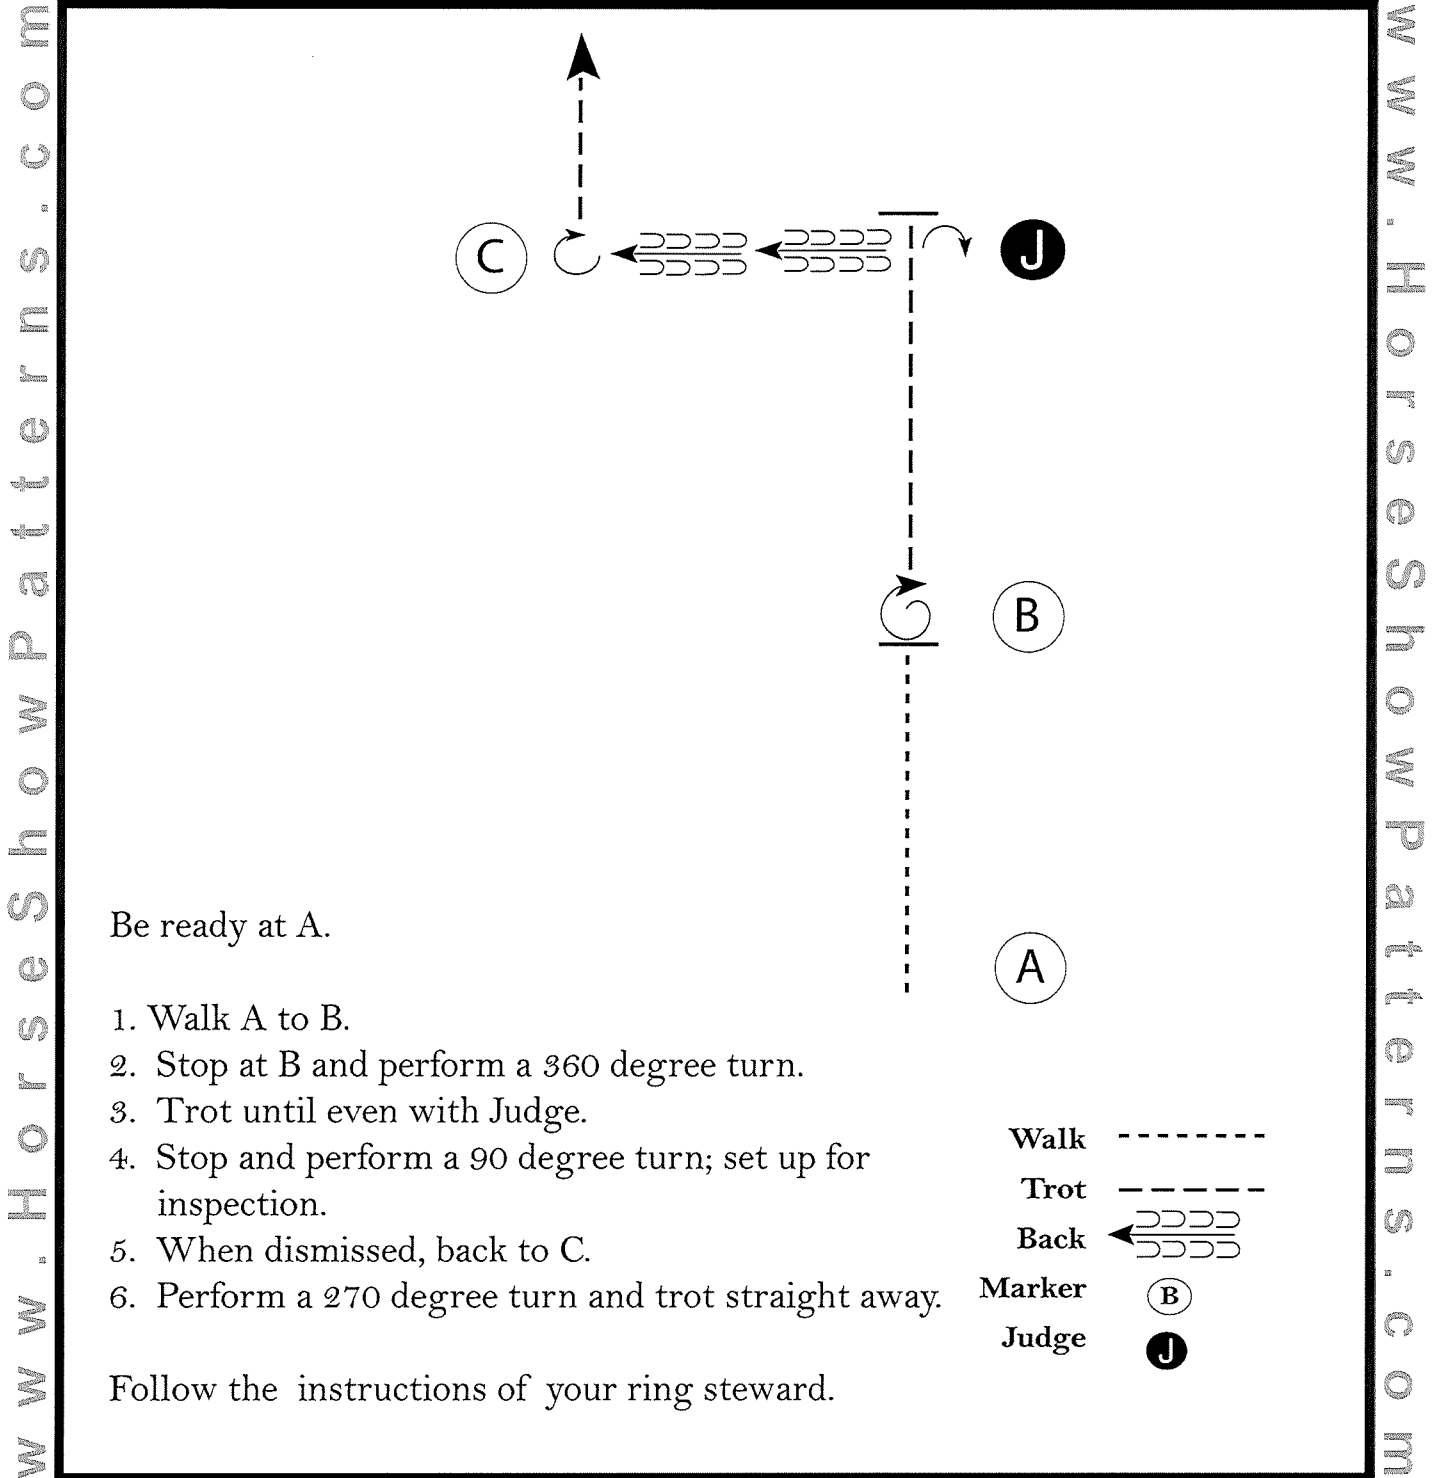

## Open Showmanship (All Age Groups)

Show Date: August 2022

[S/2-4]

Pattern Provided by:

*Midland Fair*