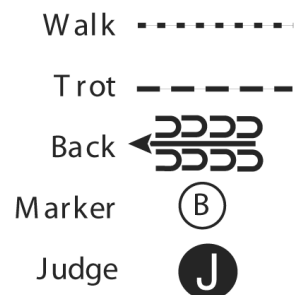

## Showmanship

Show Date: 08/11/2019

1. Walk halfway from A to B
2. Trot to and around B and continue to C
3. Stop at C and back in a half circle to the judge
4. Stop and set up for inspection
5. When dismissed trot straight away from the judge