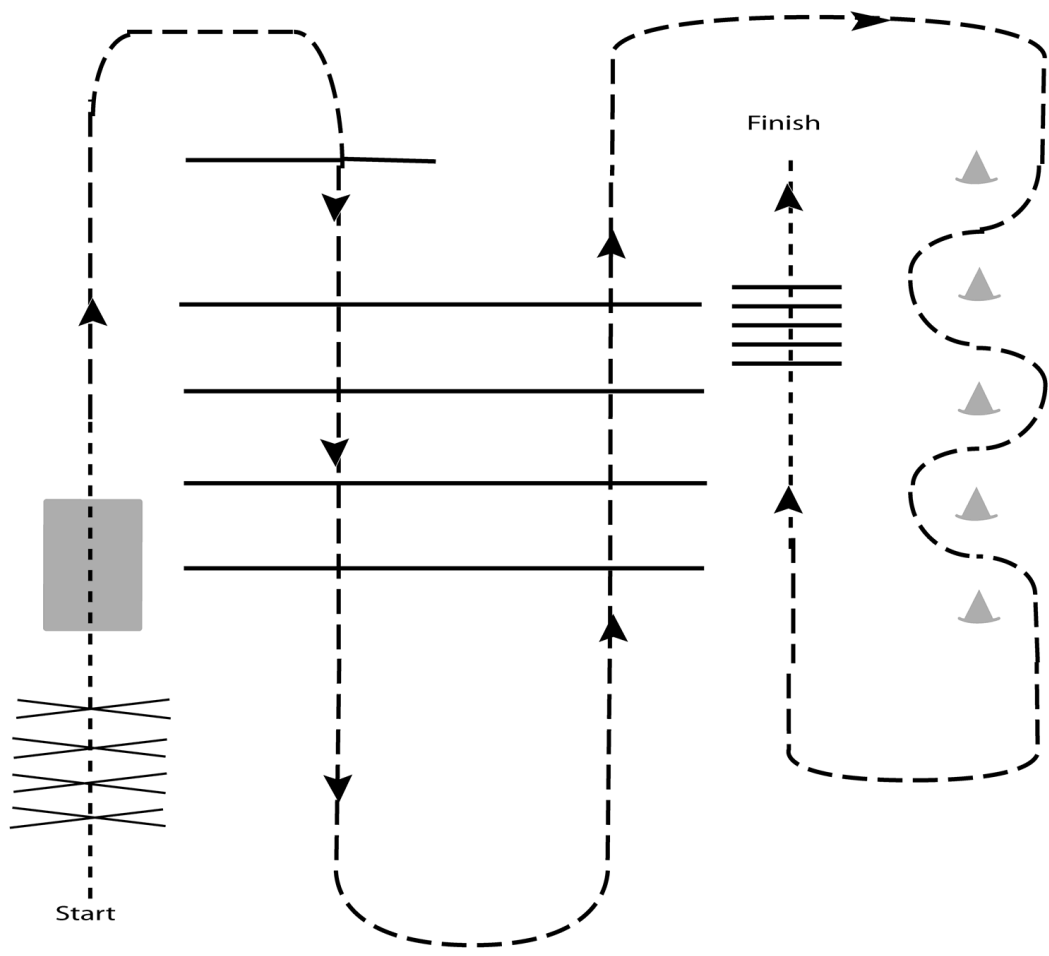

Midland Fair Open Horse Classes

Open Trail - In Hand (Horse, Pony, & Miniature)

Show Date: August 2023

w w w . H o r s e S h o w P a t t e r n s . c o m

w w w . H o r s e S h o w P a t t e r n s . c o m

1. Walk over poles
2. Walk over bridge
3. Trot through poles
4. Continue to trot through serpentine
5. Walk over elevated poles to finish

Walk	-----
Jog	- - - - -
Extended Jog	- - - - -
Lope	—————
Leg Yield	
Lead Change	— / —
Back	← ← ← ← ←
Marker	Ⓚ
Sidepass	← — — — — →

[T/1-4]

Pattern Provided by:
Midland Fair