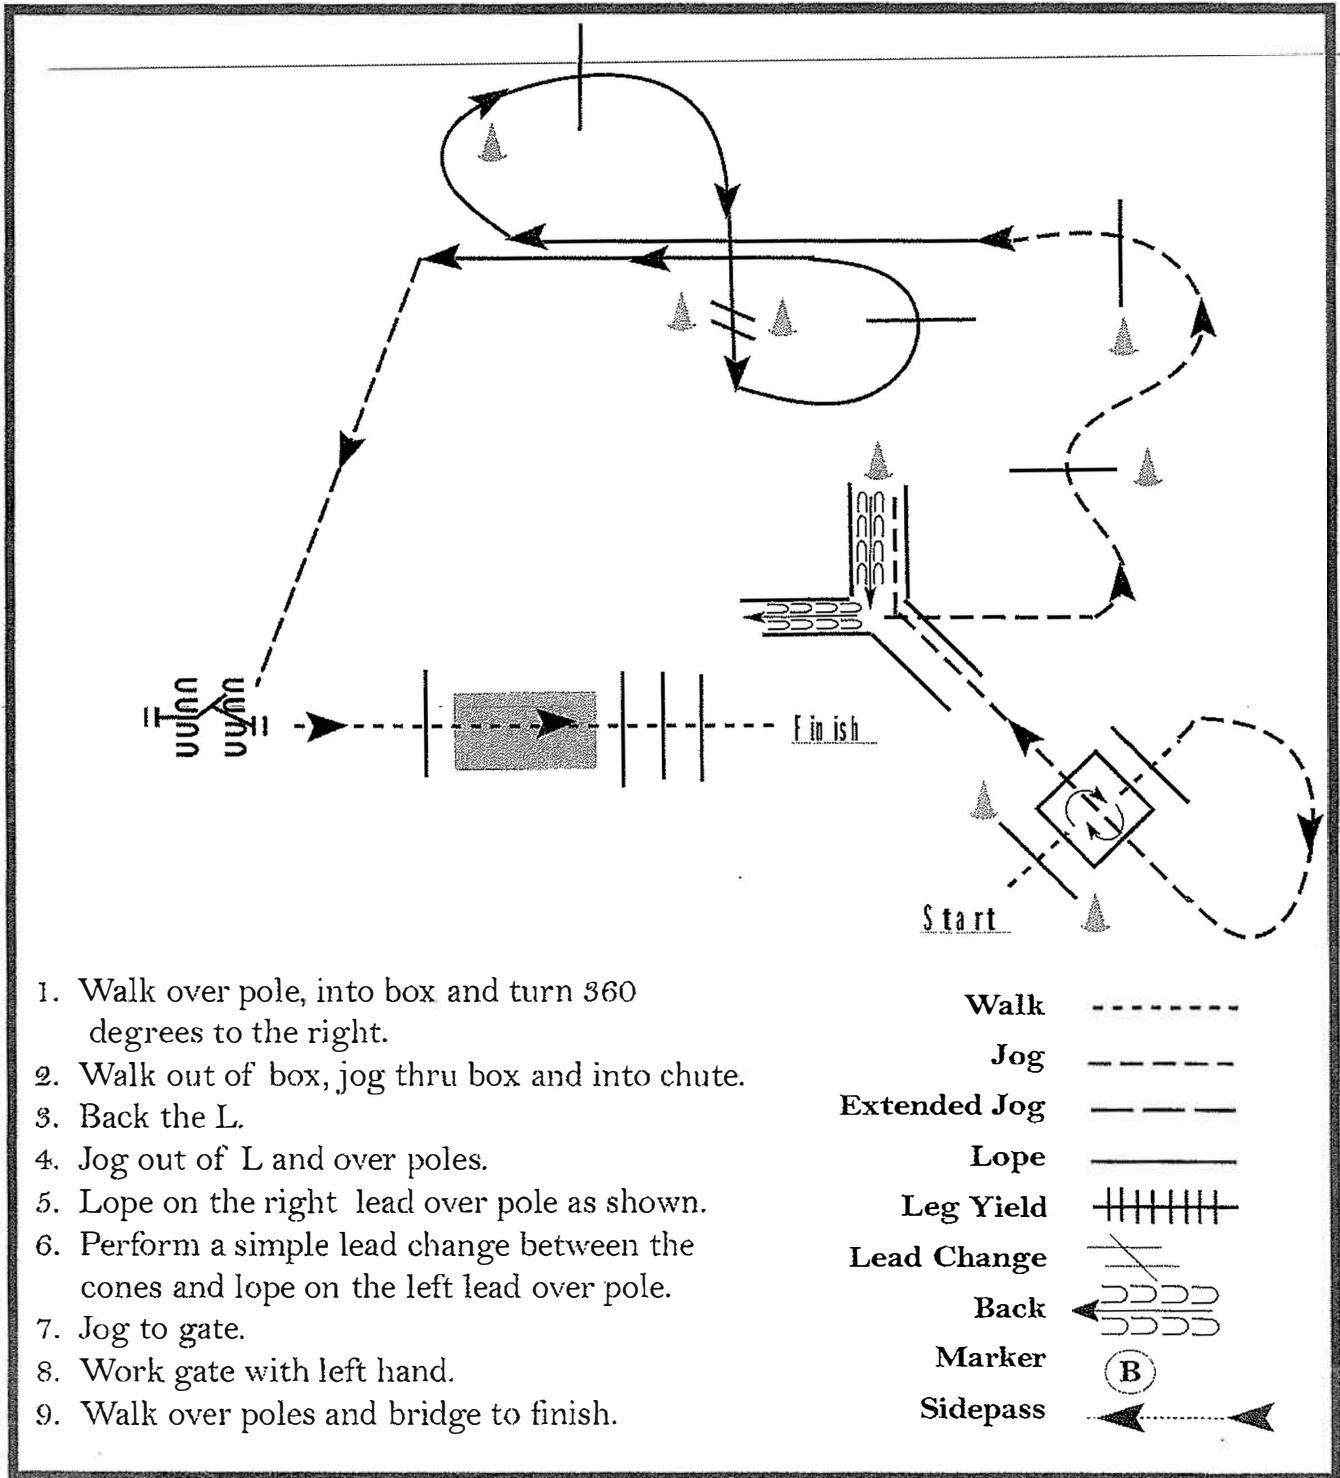

Open Horse and Pony Trail

Midland County Fair 2021

1. Walk over pole, into box and turn 360 degrees to the right.
2. Walk out of box, jog thru box and into chute.
3. Back the L.
4. Jog out of L and over poles.
5. Lope on the right lead over pole as shown.
6. Perform a simple lead change between the cones and lope on the left lead over pole.
7. Jog to gate.
8. Work gate with left hand.
9. Walk over poles and bridge to finish.

Walk	-----
Jog	- - - - -
Extended Jog	- - - - -
Lope	—————
Leg Yield	
Lead Change	////
Back	←←←←←
Marker	ⓑ
Sidepass	←-----→