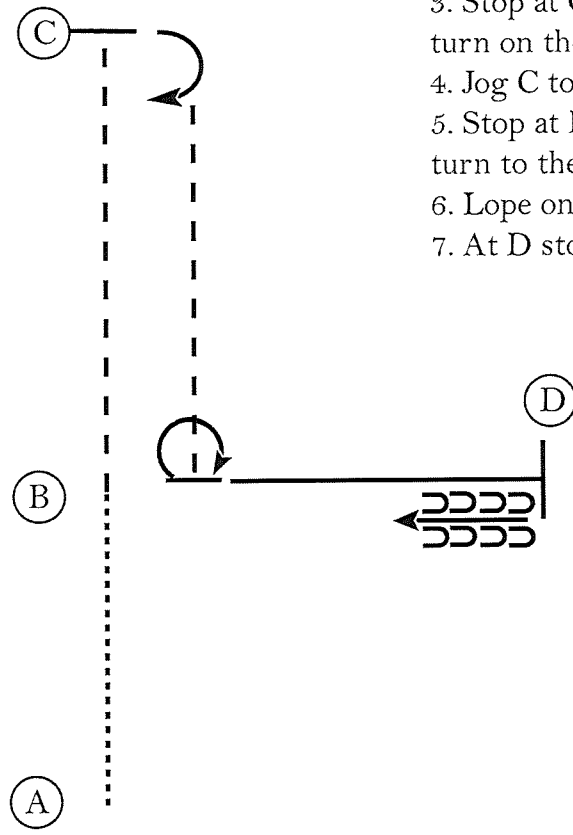

Midland Fair - Open Horse Patterns

Open Western Horsemanship (All Age Groups)

Show Date: August 2022

W W W . H O R S E S H O W P A T T E R N S . C O M

W W W . H O R S E S H O W P A T T E R N S . C O M

1. Walk A to B.
2. At B jog to C.
3. Stop at C and perform a 180 degree turn on the hindquarter to the right.
4. Jog C to B.
5. Stop at B and perform a 270 degree turn to the right on the hindquarter.
6. Lope on the left lead to D.
7. At D stop and back three steps.

Walk
Jog	-----
Extended Jog	-----
Lope	—————
Leg Yield	
Lead Change	—/—
Back	←←←←←
Marker	⊙
Sidepass	←←←←←

[WH/1-13]

Pattern Provided by:

Midland Fair