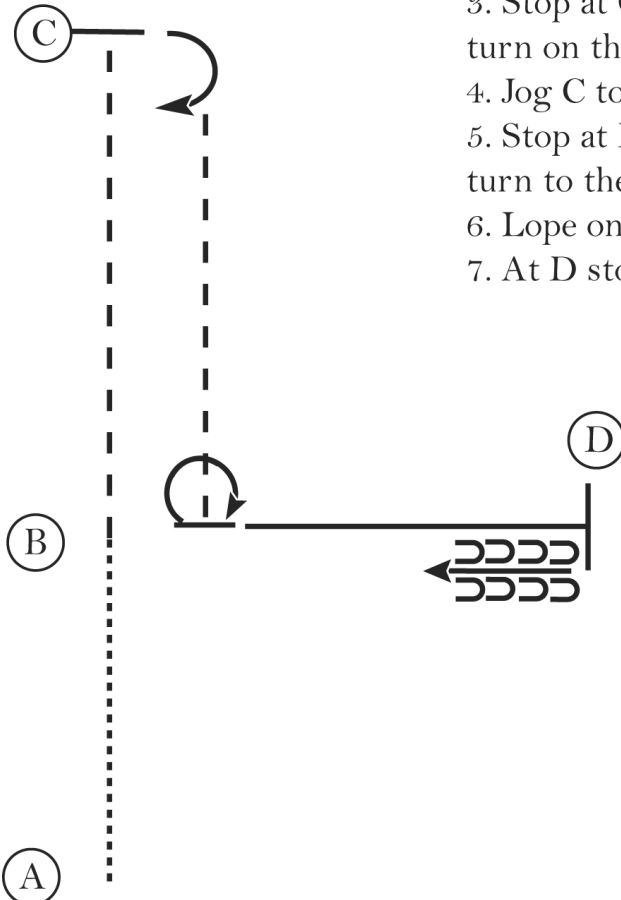

Midland County Fair - Open Class Horse/Pony

Open- Adult Equitation/Horsemanship

2021

www.HorseShowPatterns.com

www.HorseShowPatterns.com

1. Walk A to B.
2. At B jog to C.
3. Stop at C and perform a 180 degree turn on the hindquarter to the right.
4. Jog C to B.
5. Stop at B and perform a 270 degree turn to the right on the hindquarter.
6. Lope on the left lead to D.
7. At D stop and back three steps.

Walk
Jog	-----
Extended Jog	-----
Lope	—————
Leg Yield	
Lead Change	↘
Back	←←←←←
Marker	(B)
Sidepass	←-----←

[WH/1-13]

Pattern Provided by: