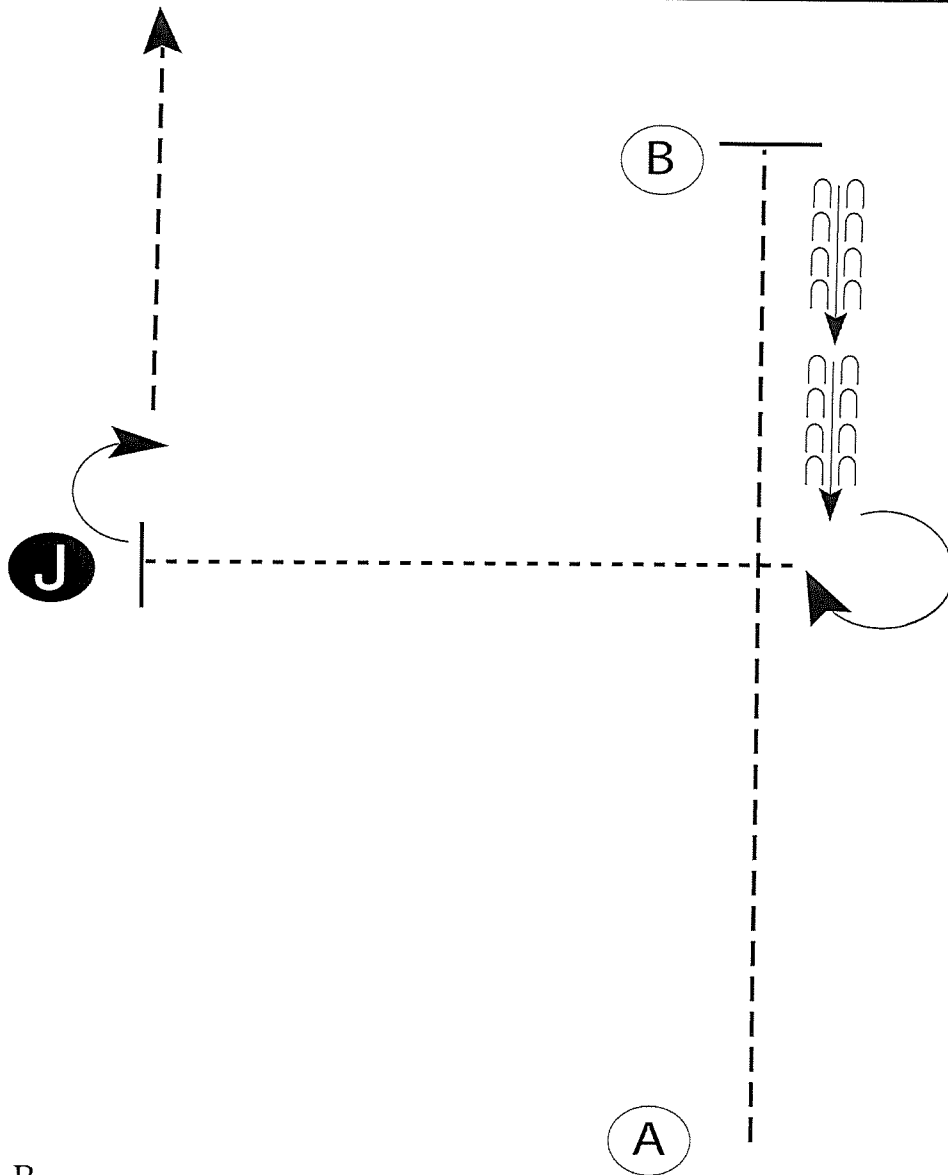

Midland Fair

Showmanship (Senior)

Show Date:

1. Trot A to B.
2. Stop at B.
3. Back halfway to A.
4. Perform a 270 degree turn .
5. Walk to the judge, stop and set up for inspection.
6. When dismissed, perform a 90 degree turn and trot away from judge.

Walk	-----
Trot	- - - - -
Back	←
Marker	ⓑ
Judge	ⓐ

Follow the instructions of your ring steward.

[S/WT-1]

Pattern Provided by:

A F I

WWW.HORSESHOWPATTERNS.COM

WWW.HORSESHOWPATTERNS.COM