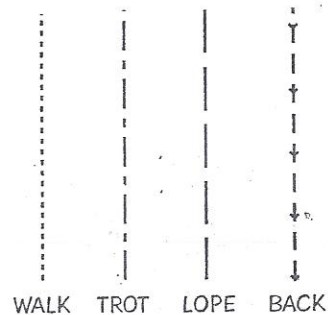

Trail Class 1728 W/T 9 -19 yrs.

Trail Class 1729 9 - 11 yrs.

1. Be Ready at Gate
2. Work Gate, RIGHT HAND PUSH
3. Back thru Barrels
4. Trot thru Cones, Circle the Last Cone at a Trot
5. Trot to Bridge, Stop
6. Walk Over Bridge
7. Walk over Poles
8. Exit

Trail Class 1730 12 – 14 yrs.

Trail Class 1731 15 – 19 yrs.

1. Be Ready at Gate
2. Work Gate, **RIGHT HAND PUSH**
3. Back thru Barrels
4. Trot thru Cones, Circle the Last Cone at a Trot
5. Trot to Bridge, Stop
6. Walk Over Bridge
7. Walk over Poles
8. Lope Right Lead to Center Pole
9. Stop. Straddle Pole and Sidepass Left
10. Exit