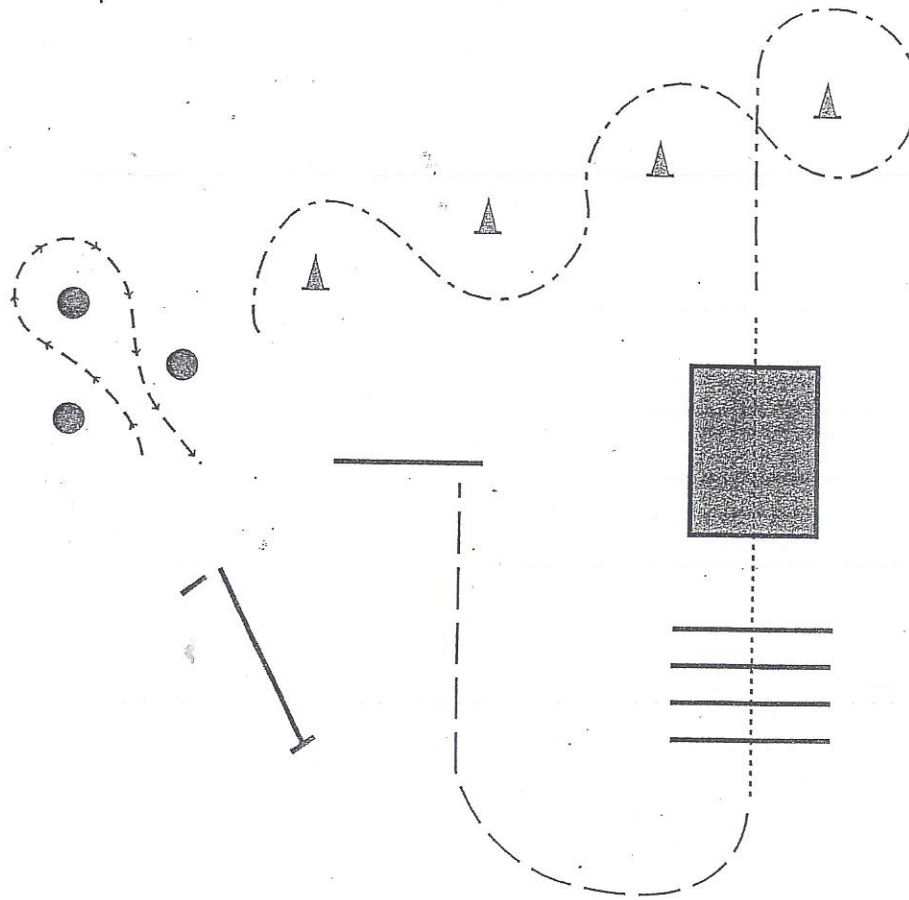

Trail Class 1728 W/T 9 -19 yrs.

Trail Class 1729 9 - 11 yrs.

1. Be Ready at Gate
2. Work Gate, RIGHT HAND PUSH
3. Back thru Barrels
4. Trot thru Cones, Circle the Last Cone at a Trot
5. Trot to Bridge, Stop
6. Walk Over Bridge
7. Walk over Poles
8. Exit

Trail Class 1730 12 – 14 yrs.

Trail Class 1731 15 – 19 yrs.

1. Be Ready at Gate
2. Work Gate, **RIGHT HAND PUSH**
3. Back thru Barrels
4. Trot thru Cones, Circle the Last Cone at a Trot
5. Trot to Bridge, Stop
6. Walk Over Bridge
7. Walk over Poles
8. Lope Right Lead to Center Pole
9. Stop. Straddle Pole and Sidepass Left
10. Exit