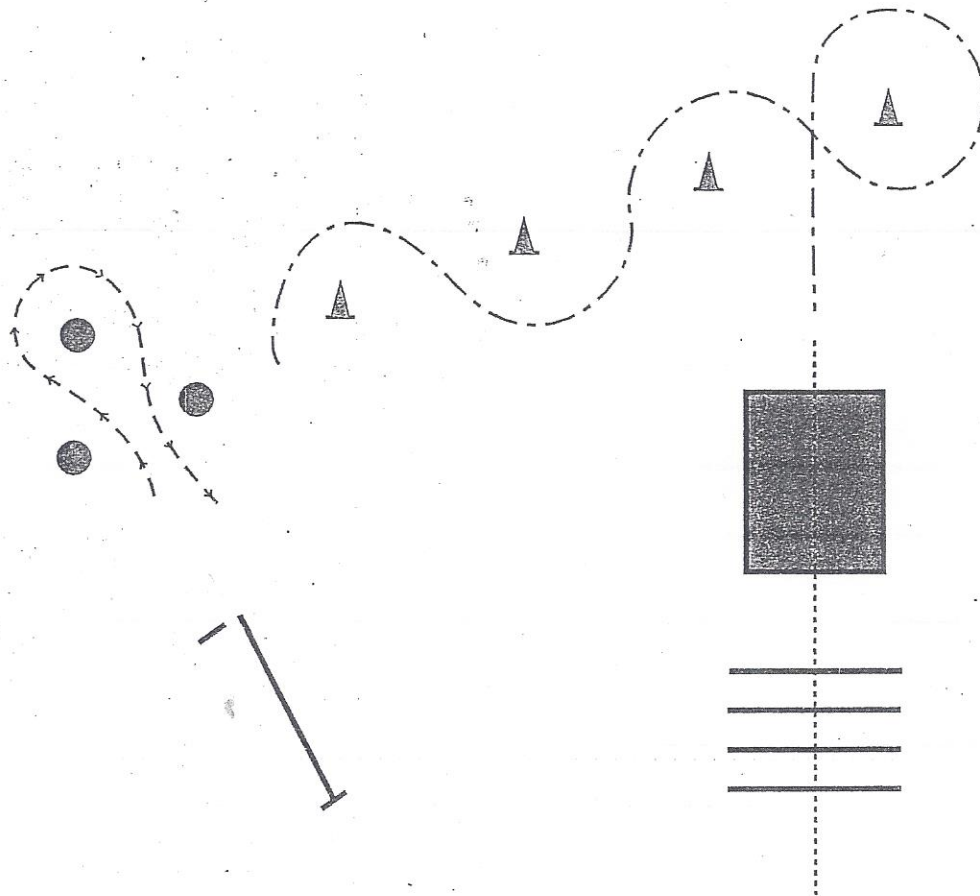

Trail Class 1728 W/T 9 -19 yrs.

Trail Class 1729 9 - 11 yrs.

1. Be Ready at Gate
2. Work Gate, RIGHT HAND PUSH
3. Back thru Barrels
4. Trot thru Cones, Circle the Last Cone at a Trot
5. Trot to Bridge, Stop
6. Walk Over Bridge
7. Walk over Poles
8. Exit

Trail Class 1730 12 – 14 yrs.

Trail Class 1731 15 – 19 yrs.

1. Be Ready at Gate
2. Work Gate, **RIGHT HAND PUSH**
3. Back thru Barrels
4. Trot thru Cones, Circle the Last Cone at a Trot
5. Trot to Bridge, Stop
6. Walk Over Bridge
7. Walk over Poles
8. Lope Right Lead to Center Pole
9. Stop. Straddle Pole and Sidepass Left
10. Exit